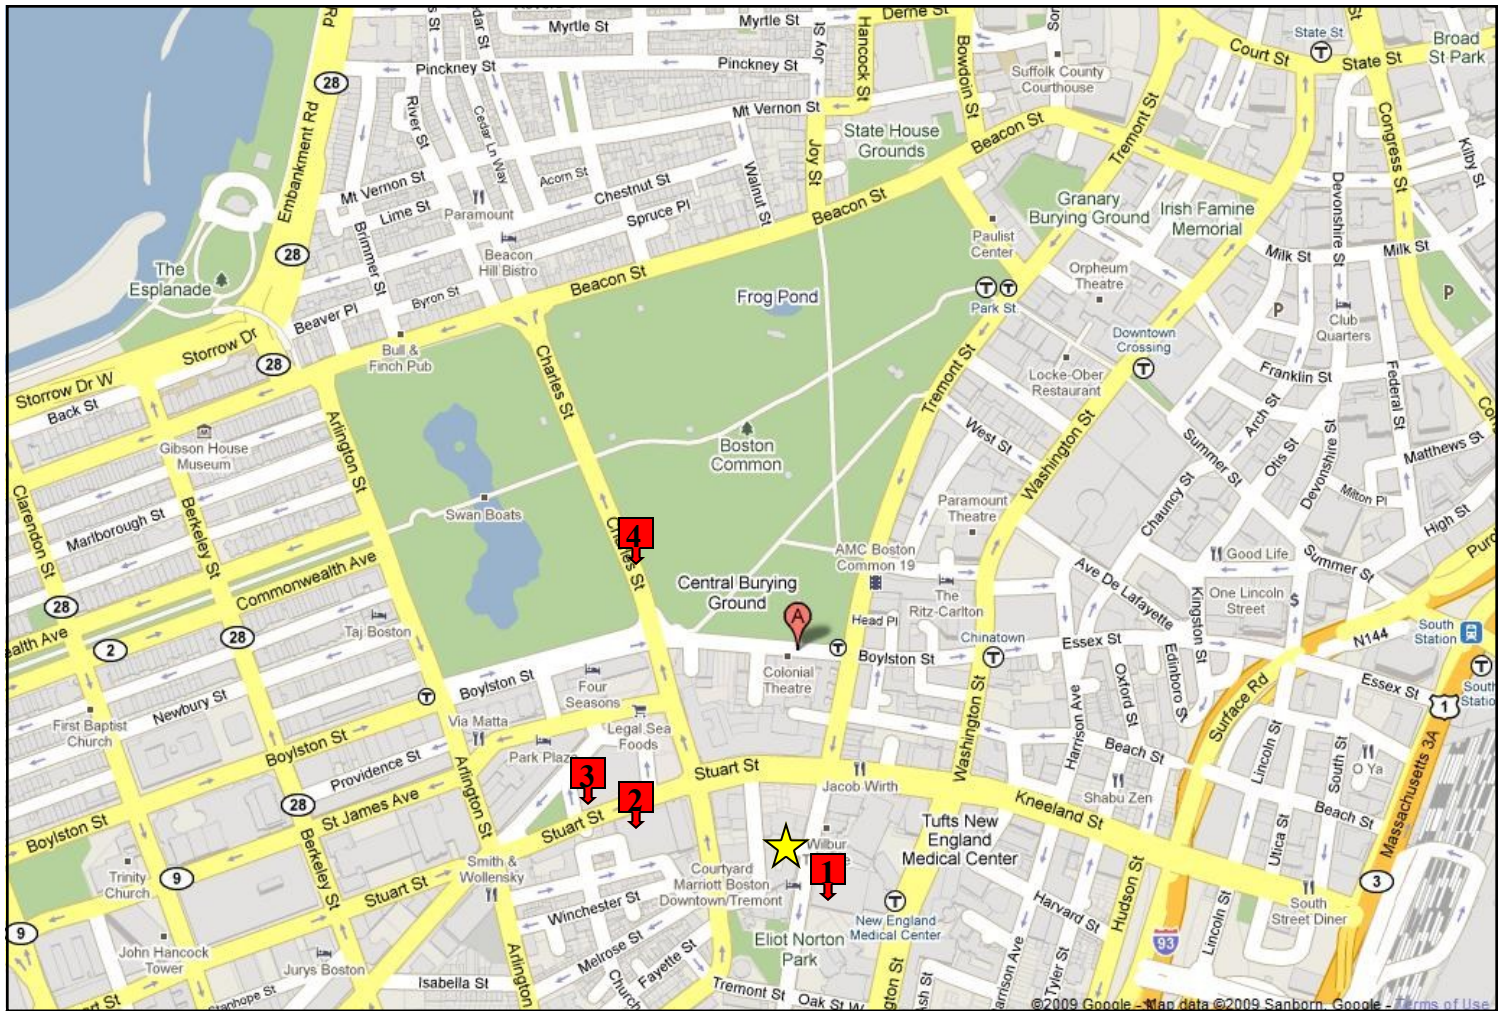

Public Hourly Parking nearby Courtyard Boston Downtown

(Please note, these rates are subject to change and lots/garages are not managed by Marriott.)

	Name of Lot	Address of Lot	Cost	Distance from Hotel
1	Tufts Medical Center	274 Tremont Street	Up to one hour: \$10 Up to two hours: \$18 Three to eight: \$28	Approx. 1/4 block
2	Stuart Street Garage	80 Stuart Street	Up to one hour: \$10 One to two hours: \$14 Two to three hours: \$18 Three to twelve hours: \$22	Approx. 1 block
3	Motor Mart Garage	201 Stuart Street	Up to one hour: \$10 One to two hours: \$12 Two to three hours: \$16 Three to twelve hours: \$20	Approx 1 block
4	Boston Common Garage	0 Charles Street	Up to one hour: \$10 Up to two hours: \$14 Up to three hours: \$18 Three to ten hours: \$23	Approx 4 blocks

Disclaimer: Although Courtyard Boston Downtown provides this map for your convenience, we assume no responsibility for injury or damage that may occur while utilizing these parking options. We do our best to present accurate directions, generated from the most current mapping service available. However, construction may result in some discrepancies.